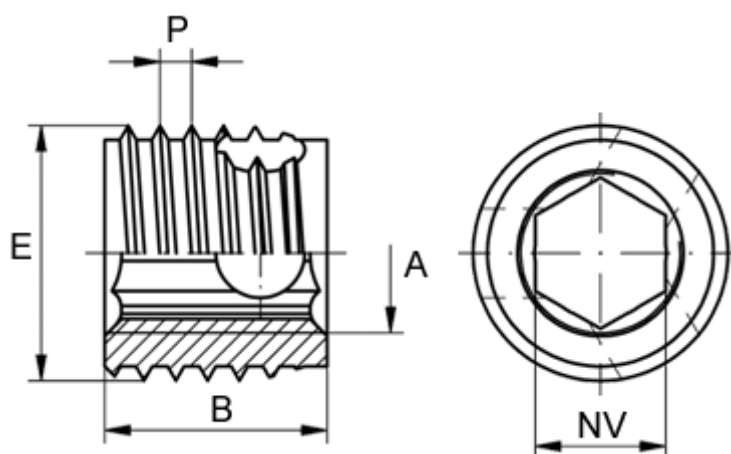

Article number: 12308200100800  
Description: KLEE-coil 308 200 100.800  
M10 Brass with hexagon

## Measures

Female thread A	= M10
Length B	= 18
Male thread E	= 14
Min hole depth blind hole	= 22
Min material thickness	= 18
sw	= -
Thread pitch P	= 1.5
Type	= 308 200 100 ...